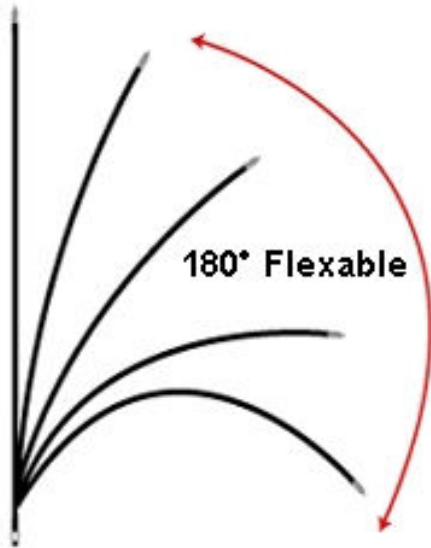

Wilson Antenna

World's Most Powerful Fiberglass CB Antennas

Wilson Flex CB Antenna

Patterned after the proven performance of the Wilson FGT fiberglass antennas, the Wilson Flex antenna out performs all similar types of top loaded flex fiberglass antennas.

It is designed specifically for the CB user requiring an antenna that will take the rigorous vibrations from a truck, handle rugged use, the extreme changes in cold weather, and still perform well.

- Adjustable tip for fine tuning SWR & resonant frequency
- Exclusive impedance matching transformer lead
- 1/4" tapered fiberglass rod
- Fully linear top loaded for maximum transfer of power out of antenna (better than helical winding)
- Spaced windings to reduce dielectric heat loss
- 22 gauge silver plated wire to reduce resistive losses
- Special rubberized covering for weather protection
- Static reducing weather cap
- 3/8" X 24" standard threaded mounting
- Weather Channel Ready
- Available in Black only
- Sizes available: 3', & 4'
- 1 Year Warranty