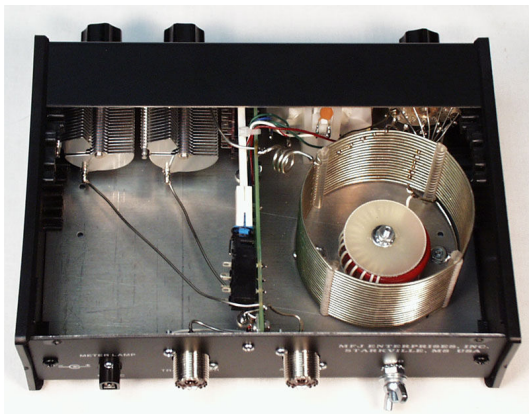

MFJ

MFJ-945E HF/6 Meter Mobile Antenna Tuner w/ Wattmeter

Covers 1.8 to 60 MHZ

New! Now covers 6-meter band and has antenna bypass Switch!

Don't go mobile without it!

Don't leave home without this mobile tuner! Have an uninterrupted trip as MFJ-945E extends antenna bandwidth and eliminates needs to stop, go outside and read just your mobile whip. Handles 300 Watts.

Super Compact Size

The small 8W x 2H x 6D inch black aluminum cabinet uses little room. The Cross-Needle meter shows SWR, forward and reflected power -- at a glance. It reads forward/reflected power in 300/60 and 30/6 Watt ranges. ON/OFF lamp switch. Requires 12 volts for lamp. (MFJ-1312D)

Fast, easy tuning

Convenient placement of controls makes tuning fast and easy while in motion. Antenna switch lets you bypass tuner and still use the SWR/Wattmeter. Back panel has SO-239 connectors for transmitter and coax and a wing nut post for your ground.

1000 Volt capacitors

Efficient airwound inductor gives you lower losses and more Watts out. 1000 Volt capacitors. Covers 1.8 to 60 MHz. Use it at home in your base station when you're not in your RV, boat or car.