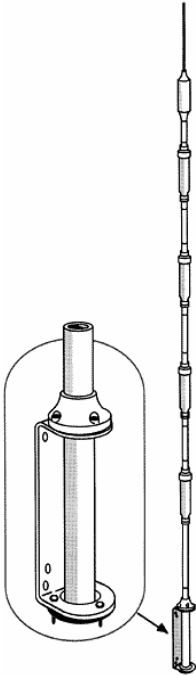

6 Band Vertical HF Fixed Station 10, 15, 20, 30, 40, and 75 or 80 Meters

Bandwidth at it's broadest! VSWR 2:1 or better at band edges on 10-40 meters. Up to 100 kHz. on 75/80 meters.

Solid one inch fiberglass trap forms for optimum electrical and mechanical stability. All sections 1.25" heavy wall, high strength aluminum. Extra heavy duty aluminum mounting bracket with low loss, high strength insulators.

Easiest assembly and tuning of any multi-band vertical. Feed with any length 50 ohm coax.

40M

30M

20M

15M

10M

- **Electrical:**

- **VSWR:** 2:1 at band edges
- **Bandwidth:** up to 100 kHz. on 75/80 meters
- **Power:** full legal limit SSB or CW 1000 watts

- **Mechanical:**

- **Length:** 24' long
- **Weight:** 16.5 lb.
- **Mounting:** Ground mount with or without radials or elevated mount with radials.