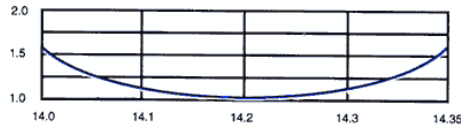

Easiest assembly and tuning of any multi-band vertical. Feed with any length 50 ohm coax.

40M

30M

20M

15M

10M

- **Electrical:**

- **VSWR:** 2:1 at band edges
- **Bandwidth:** up to 100 kHz. on 75/80 meters
- **Power:** full legal limit SSB or CW 1000 watts