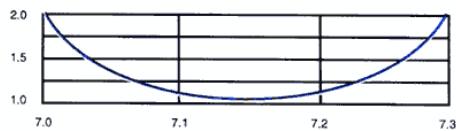

6 Band Vertical HF Fixed Station 10, 15, 20, 30, 40, and 75 or 80 Meters

Bandwidth at it's broadest! VSWR 2:1 or better at band edges on 10-40 meters. Up to 100 kHz. on 75/80 meters.

Solid one inch fiberglass trap forms for optimum electrical and mechanical stability. All sections 1.25" heavy wall, high strength aluminum. Extra heavy duty aluminum mounting bracket with low loss, high strength insulators.

Easiest assembly and tuning of any multi-band vertical. Feed with any length 50 ohm coax.

40M

30M

20M

15M

10M

- **Electrical:**

- **VSWR:** 2:1 at band edges
- **Bandwidth:** up to 100 kHz. on 75/80 meters
- **Power:** full legal limit SSB or CW 1000 watts