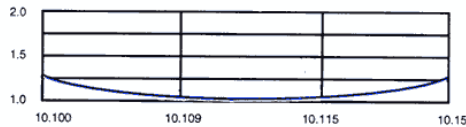

6 Band Vertical HF Fixed Station 10, 15, 20, 30, 40, and 75 or 80 Meters

Bandwidth at it's broadest! VSWR 2:1 or better at band edges on 10-40 meters. Up to 100 kHz. on 75/80 meters.

Solid one inch fiberglass trap forms for optimum electrical and mechanical stability. All sections 1.25" heavy wall, high strength aluminum. Extra heavy duty aluminum mounting bracket with low loss, high strength insulators.

Easiest assembly and tuning of any multi-band vertical. Feed with any length 50 ohm coax.

40M

30M

20M

15M

10M

- **Electrical:**

- **VSWR:** 2:1 at band edges
- **Bandwidth:** up to 100 kHz. on 75/80 meters
- **Power:** full legal limit SSB or CW 1000 watts