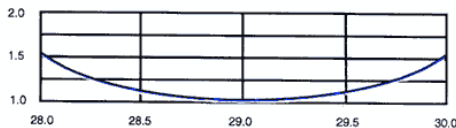

Easiest assembly and tuning of any multi-band vertical. Feed with any length 50 ohm coax.

40M

30M

20M

15M

10M

- **Electrical:**

- **VSWR:** 2:1 at band edges
- **Bandwidth:** up to 100 kHz. on 75/80 meters
- **Power:** full legal limit SSB or CW 1000 watts