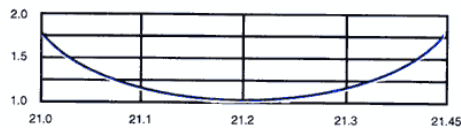

Easiest assembly and tuning of any multi-band vertical. Feed with any length 50 ohm coax.

40M

30M

20M

15M

10M

- **Electrical:**

- **VSWR:** 2:1 at band edges
- **Bandwidth:** up to 100 kHz. on 75/80 meters
- **Power:** full legal limit SSB or CW 1000 watts